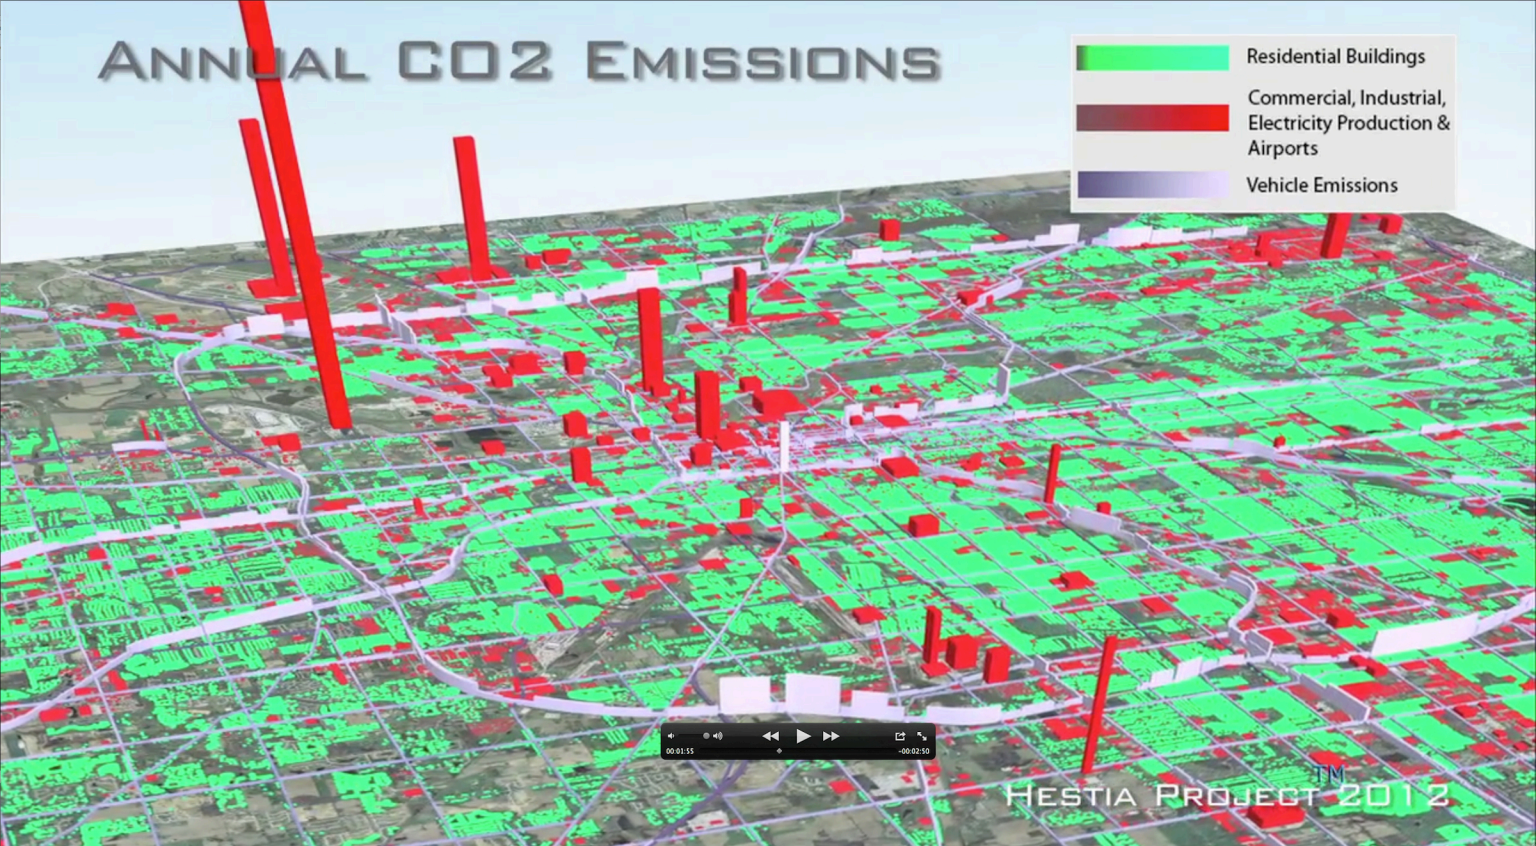

ANNUAL CO2 EMISSIONS

HESTIA PROJECT 2012